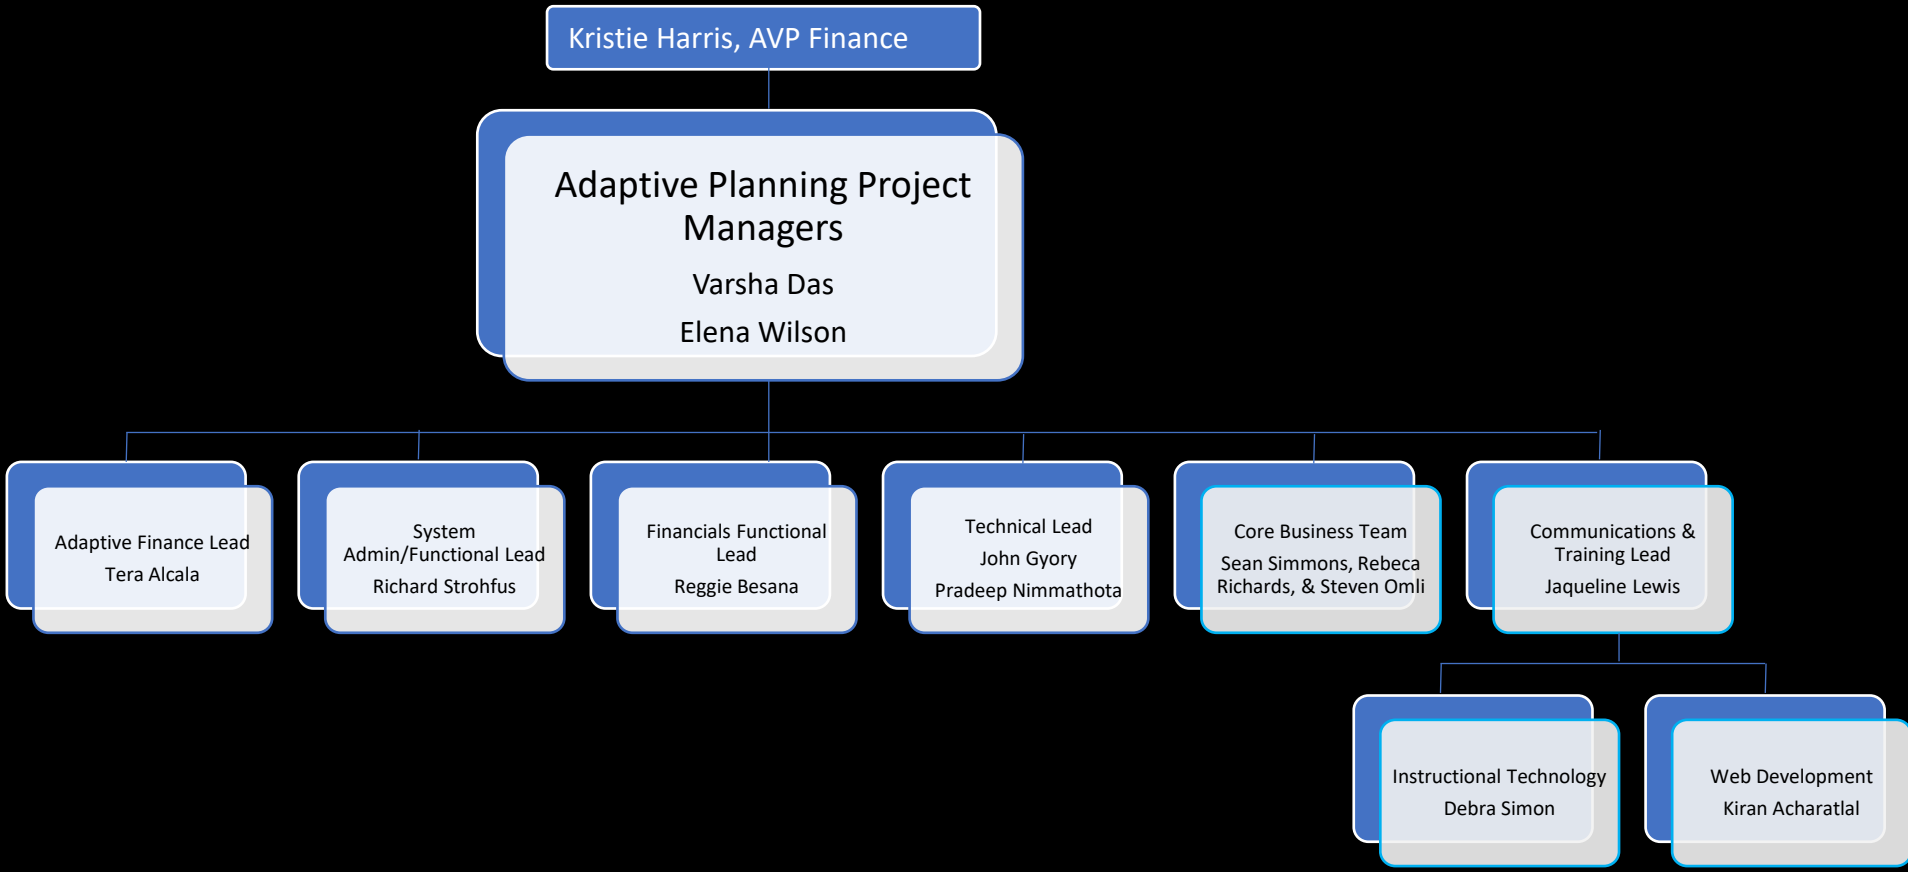

ADAPTIVE PLANNING PHASE 1 PROJECT TEAM

Note – The personnel above are temporarily assigned to these Workday Adaptive Planning project roles as needed through Spring of 2021.